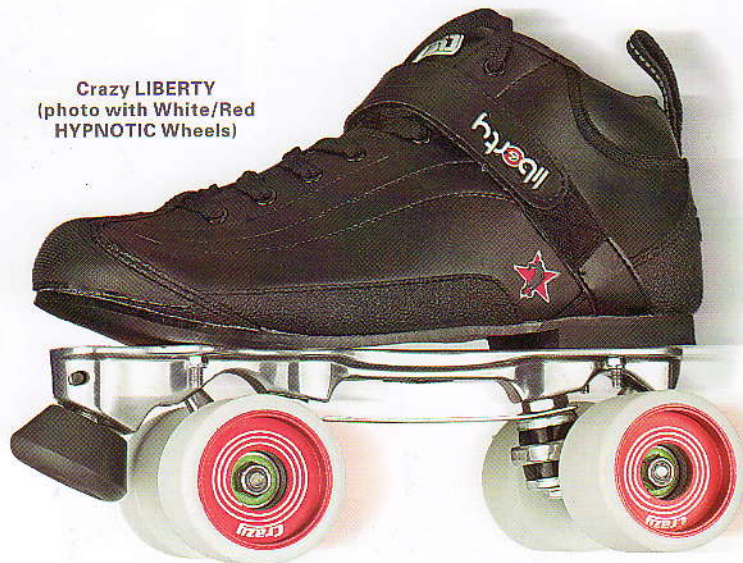

Model	VX
Colors	Black
Sizes	Size 3 to 13 (Euro 35 to 47)
Bearing	ABEC 3-8mm
Wheel	63mm Urethane
Plate	Crazy ATS (Adjustable Toe Stop)

Crazy

Crazy FOXY
(photo with white/pink
HYPNOTIC Wheels)

Model	FOXY
Colors	Black Carbon
Sizes	Size 3 to 10 (Euro 35 to 44)
Bearing	ILQ-9 Twincam-8mm
Wheel	63mm Urethane(choice of wheel)
Plate	Crazy ATS (Adjustable Toe Stop)

Crazy PREDATOR
(photo with Black/Silver
KABOOSE Wheels)

Model	PREDATOR Limited Edition
Colors	Animal Skins-Limited Editions
Sizes	3 to 10 (Euro 35 to 44)
Bearing	ILQ-9 Twincam-8mm
Wheel	63mm Urethane(choice of wheel)
Plate	Crazy ATS (Adjustable Toe Stop)

Crazy

Crazy LIBERTY
(photo with White/Red
HYPNOTIC Wheels)

Model	LIBERTY
Colors	Black Leather
Sizes	Size 3 to 10(Euro 35 to 44)
Bearing	ILQ-9 Twincam-8mm
Wheel	63mm Urethane(Choice of Wheel)
Plate	Crazy ATS(Adjustable Toe Stop)