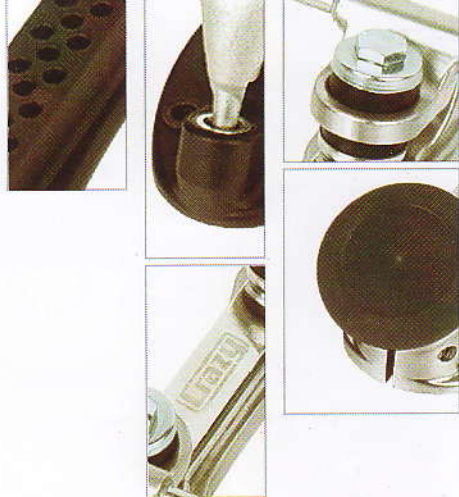

**Crazy**

**QUAD**  
**2011 COLLECTIONS**

**Crazy NTS  
Plate**

**Crazy ATS  
Plate**

**Crazy LACES**

<b>Model</b>	<b>ATS Adjustable Toe Stop</b>
Plate	Aluminum
Sizes	Available in 5 Sizes
Axle	8mm

<b>Model</b>	<b>NTS No Toe Stop</b>
Plate	Composite
Sizes	136mm/148mm/160mm/172mm
Axle	8mm

**Crazy Wheels KABOOSE**

Urethane: BLACK Hub: SILVER  
Compound:95A

Urethane: YELLOW Hub: SILVER  
Compound:90A

Urethane: PINK Hub: SILVER  
Compound:90A

Urethane: BLUE Hub: SILVER  
Compound:90A

Urethane: ORANGE Hub: SILVER  
Compound:85A

**Crazy Wheels HYPNOTIC**

Urethane: WHITE Hub: PINK  
Compound:90A

Urethane: WHITE Hub: SILVER  
Compound:90A

Urethane: WHITE Hub: RED  
Compound:90A